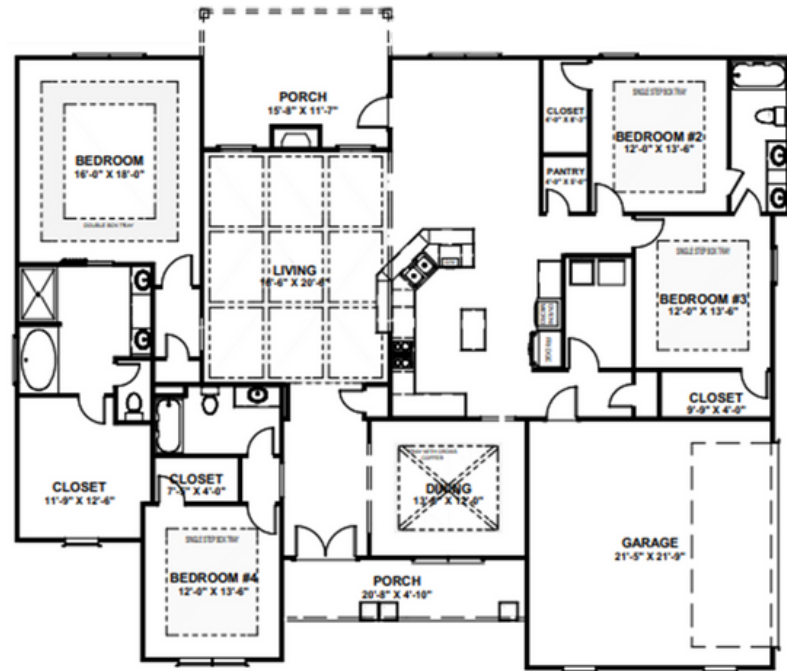

# THE CHATTAHOOCHEE

AT RIVERBEND NORTH

OPTION A

OPTION B

OPTION C

CALL US TODAY!

+478-322-0028 | WCHHOME.COM

4 BEDROOMS

DINING ROOM

2770 SQFT